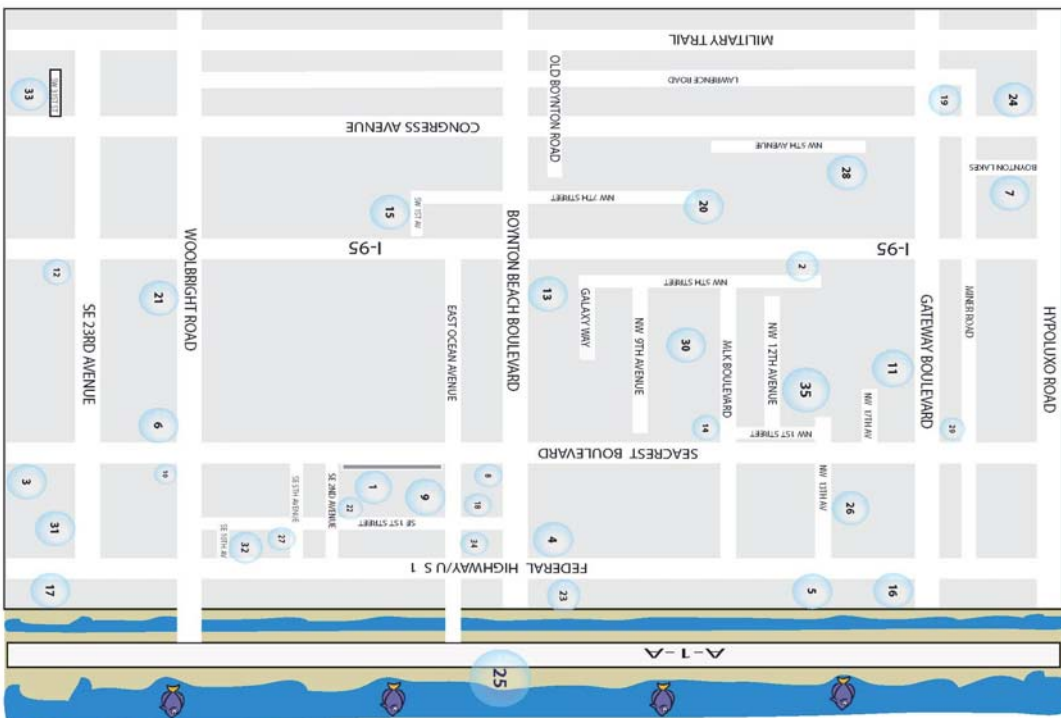

PAVILION RENTALS

Hester, Intracoastal, Jaycee, Meadows, and Oceanfront Parks.
Call or visit the Clubhouse at Intracoastal Park
(561) 742-6650

PROGRAMMING INFORMATION

Log on to our web-site,
Boynton-Beach.org,
or check out the Funfare! Magazine

For Special Event Permit Information call (561) 742-6240

City of
Boynton Beach

100 E. Boynton Beach Blvd.
P.O. Box 310
Boynton Beach, FL 33425-0310
www.Boynton-Beach.org
RecDept@bbfl.us

**We Make
Life Fun!!**

Boynton Beach
Recreation and Parks Department

**It Starts
in Parks**